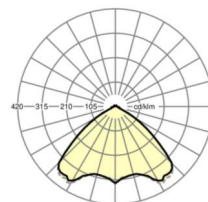

MECHANICS

Housing colour	silver grey/white aluminium RAL 9006
Dimensions (LxWxH/DxH)	1531mm x 55mm x 37mm
Weight (net)	1.9kg
Type of installation	Mounting rail system installation, Light structure

Dimensions

L	1531 mm	Length
B	55 mm	Width
H	37 mm	Height

DEEP-LINK

<https://www.regiolux.de/en/article/19480004095>

Reference	LED 6000lm 830
ηLB	100 %
Φ ↓/↑	98 % / 2 %
UGR lat./long.	21.9 / 22.2